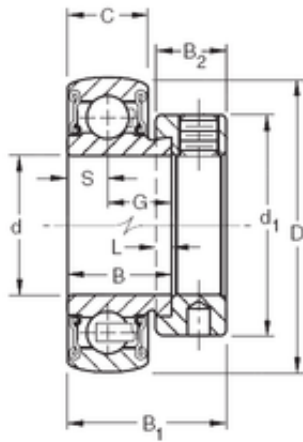

## Dacheng mechanical equipment manufact...

28,575 mm x 62 mm x 23,82 mm Timken  
RA102RRB deep groove ball bearings

Bearing No. RA102RRB

Size	28.575x62x23.82 mm
Bore Diameter	28,575 mm
Outer Diameter	62 mm
Width	23,82 mm
d	28,575 mm
D	62 mm
B	23,82 mm
C	18 mm
d1	44,1 mm
B1	35,7 mm
B2	15,9 mm
G	14,81 mm
L	4 mm
S	8,99 mm
Weight	0,327 Kg
Basic dynamic load rating (C)	21,8 kN

RA102RRB Bearing 2D drawings and 3D CAD models