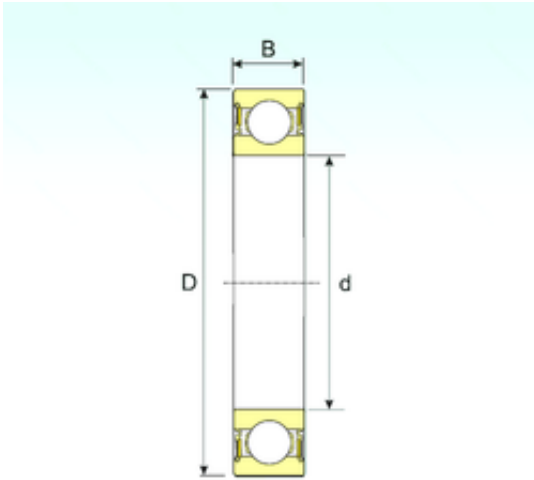

Dacheng mechanical equipment manufact...

25 mm x 52 mm x 18 mm ISB 62205-2RS deep groove ball bearings

Bearing No. 62205-2RS

Size	25x52x18 mm
Bore Diameter	25 mm
Outer Diameter	52 mm
Width	18 mm
d	25 mm
D	52 mm
B	18 mm
C	18 mm
Weight	0,15 Kg
Basic dynamic load rating (C)	13,72 kN
Basic static load rating (C0)	7,65 kN

62205-2RS Bearing 2D drawings and 3D CAD models