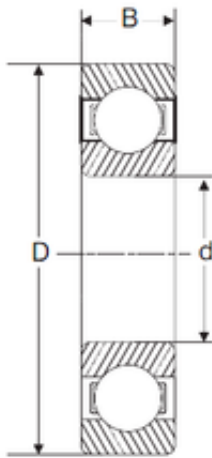

Dacheng mechanical equipment manufact...

76,2 mm x 146,05 mm x 26,99 mm SIGMA LJ 3
deep groove ball bearings

Bearing No. LJ 3

Size	76.2x146.05x26.99 mm
Bore Diameter	76,2 mm
Outer Diameter	146,05 mm
Width	26,99 mm
d	76,2 mm
D	146,05 mm
B	26,99 mm
C	26,99 mm

LJ 3 Bearing 2D drawings and 3D CAD models