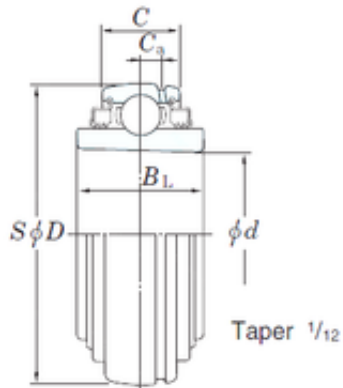

## Dacheng mechanical equipment manufact...

50 mm x 90 mm x 36 mm KOYO UK210L3  
deep groove ball bearings

Bearing No. UK210L3

|                               |             |
|-------------------------------|-------------|
| Size                          | 50x90x36 mm |
| Bore Diameter                 | 50 mm       |
| Outer Diameter                | 90 mm       |
| Width                         | 36 mm       |
| d                             | 50 mm       |
| D                             | 90 mm       |
| B                             | 36 mm       |
| C                             | 24 mm       |
| C                             | 6 mm        |
| Weight                        | 0,65 Kg     |
| Basic dynamic load rating (C) | 35,1 kN     |
| Basic static load rating (C0) | 23,3 kN     |

UK210L3 Bearing 2D drawings and 3D CAD models