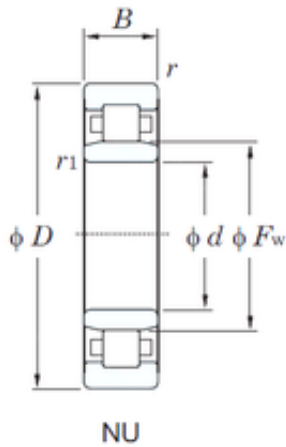

Dacheng mechanical equipment manufact...

45 mm x 100 mm x 36 mm KOYO NU2309R
cylindrical roller bearings

Bearing No. NU2309R

Size	45x100x36 mm
Bore Diameter	45 mm
Outer Diameter	100 mm
Width	36 mm
d	45 mm
Fw	58.5 mm
D	100 mm
B	36 mm
C	36 mm
r min.	1.5 mm
r1 min.	1.5 mm
Weight	1.32 Kg
Basic dynamic load rating (C)	137 kN
Basic static load rating (C0)	153 kN
(Grease) Lubrication Speed	5400 r/min
Bearing No.	NU2309R
r(min)	1.5
r1(min)	1.5
Cr	172
C0r	153
Cu	23.0
Grease lub.	5400
Oil lub.	8200
Ew	-
d1	-

NU2309R Bearing 2D drawings and 3D CAD models

Dacheng mechanical equipment manufact...

B1	-
B2	-
da(min)	-
db(min)	53
db(max)	57
dc(min)	-
dd(min)	-
Da(max)	92
Db(max)	-
Db(min)	-
ra(max)	1.5
rb(max)	1.5
(Refer.)Mass(kg)	1.32